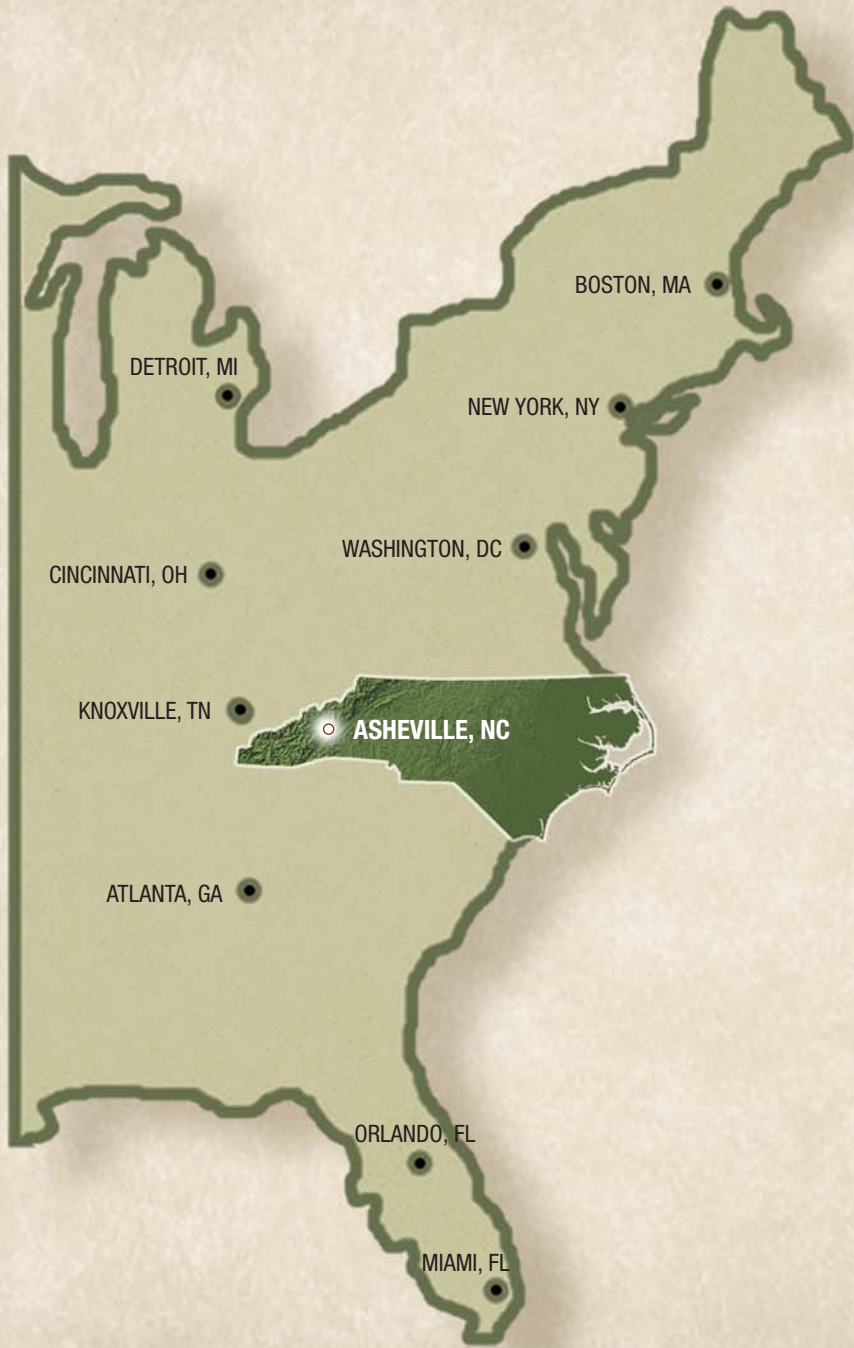

CIËL

feel the earth. touch the sky.

TO:

- VANCE BIRTHPLACE
- CRAGGY GARDENS
- MT. MITCHELL

TO: LAKE JAMES

TO: LAKE LURE

ONE-WAY MILEAGE TO ASHEVILLE, NC

LOCATION	MI	KM
ALABAMA		
Birmingham	331	530
Huntsville	315	504
FLORIDA		
Jacksonville	408	653
Miami	749	1198
Orlando	547	875
GEORGIA		
Atlanta	188	301
Savannah	288	461
KENTUCKY		
Lexington	265	424
Louisville	340	544
MASSACHUSETTS		
Boston	906	11458
MICHIGAN		
Detroit	626	1007
NEW YORK		
New York City	690	1110
NORTH CAROLINA		
Charlotte	122	195
Raleigh	231	370
Wilmington	318	509
Winston-Salem	146	234
OHIO		
Cincinnati	372	594
Cleveland	540	870
SOUTH CAROLINA		
Charleston	259	414
Columbia	153	245
Greenville	59	94
TENNESSEE		
Knoxville	111	178
Memphis	494	790
VIRGINIA		
Richmond	346	554
Roanoke	232	371
WASHINGTON, D.C.		
	471	758

OUTDOOR RECREATION KEY TO SYMBOLS

-  SKI RESORT AREAS
-  AIRPORT
-  CYCLING AREAS
-  WATER FALLS
-  RAFTING/FLOATING TRIP
-  CLIMBING AREAS
-  HIKING AREAS